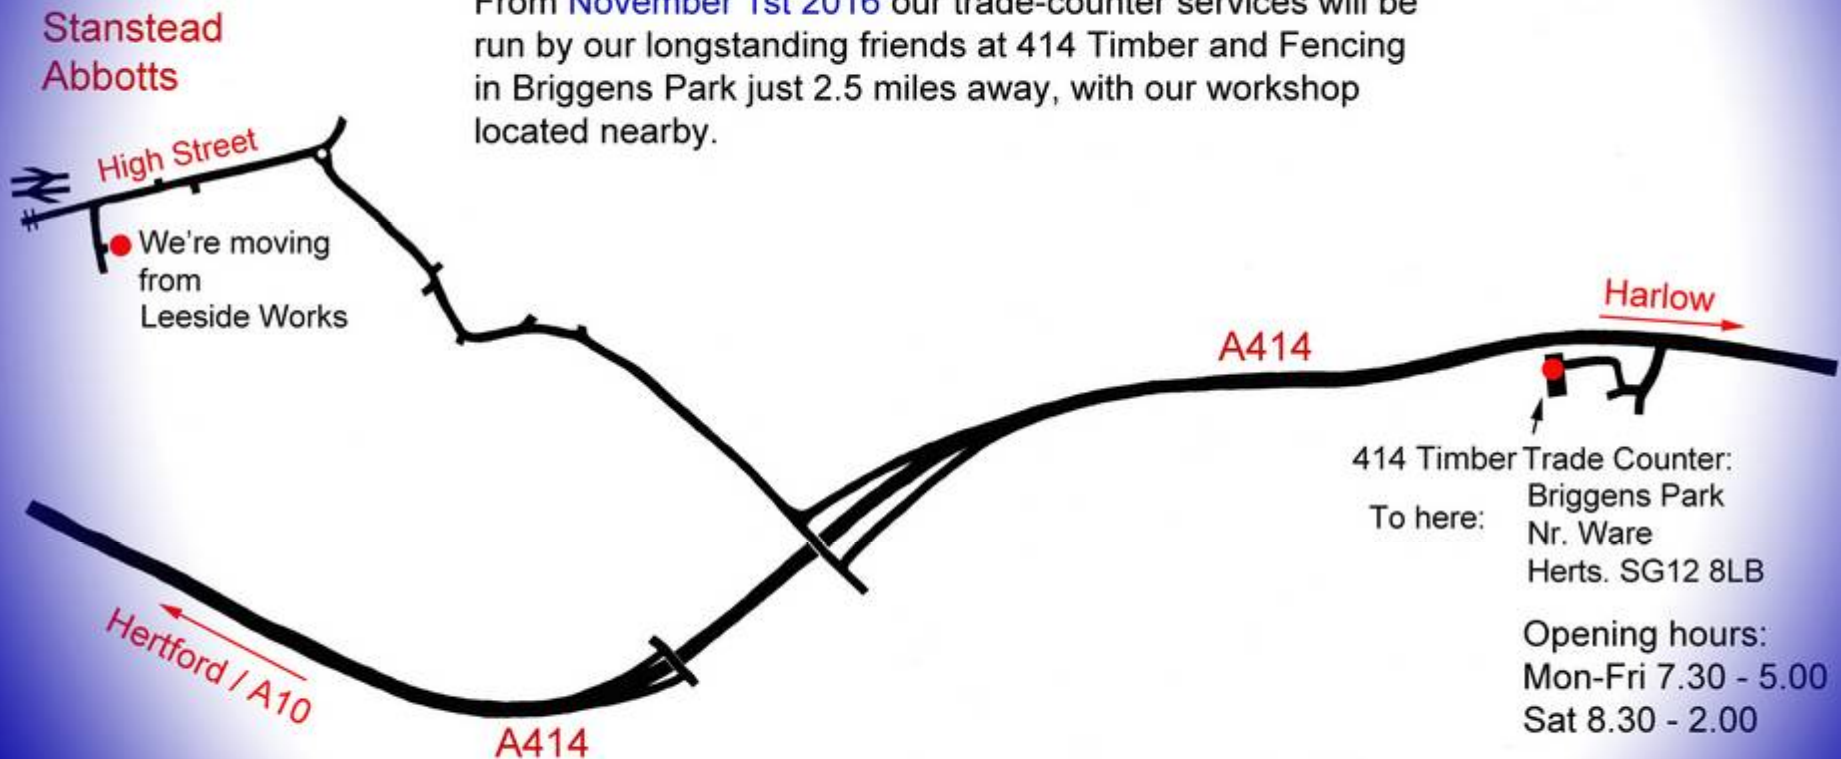

HEATH SAWS IS MOVING!

BUT NOT TOO FAR!

After almost 40 years in Stanstead Abbots we are moving. From **November 1st 2016** our trade-counter services will be run by our longstanding friends at 414 Timber and Fencing in Briggens Park just 2.5 miles away, with our workshop located nearby.